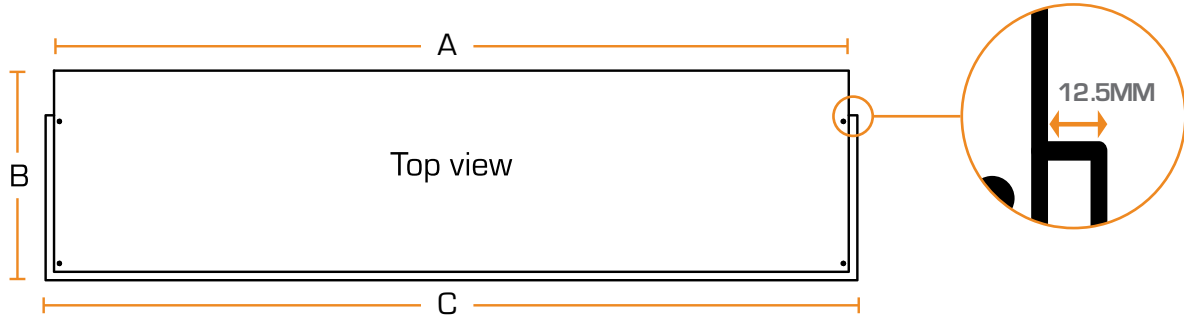

// NEW FOREST 1200 ELECTIC FIRE

DIMENSIONS

| | |
|---|--------|
| A | 1178mm |
| B | 310mm |
| C | 1200mm |
| D | 560mm |
| E | 424mm |
| F | 300mm |
| G | 55.5mm |
| H | 67mm |
| I | 83.5mm |